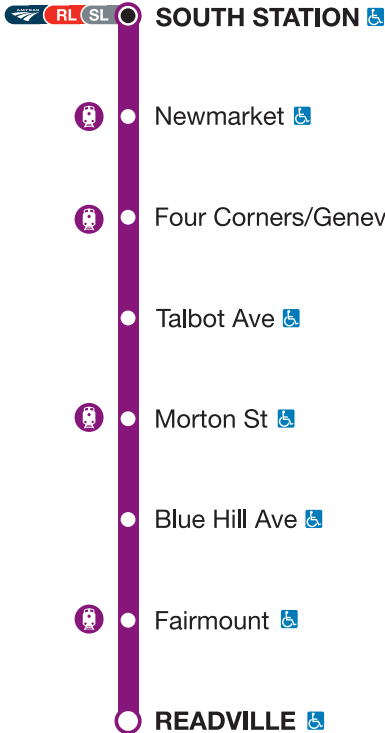

Mass by Train

FAIRMOUNT LINE

Just take the train for a day out on the Fairmount Line

Victoria's Diner

1024 Massachusetts Ave,
Boston, MA 02118

Newmarket Station

📍 ~ 0.1 miles from station

Franklin Park Zoo

1 Franklin Park Rd,
Boston, MA 02121

Four Corners/ Geneva Station

📍 ~ 0.7 miles from station

Chez Vous Roller Skating Rink

11 Rhoades Street,
Boston, MA 02124

Morton St Station

📍 ~ 0.58 miles from station

Canvas Studio Boston

55 Fairmount Ave,
Boston, MA 02156

Fairmount Station

📍 ~ 0.21 miles from station

Explore all 12 lines and find more things to do at:

MBTA.com/massbytrain

@MBTA_CR

\$10 ALL YOU CAN RIDE WEEKENDS?
GET OUT OF TOWN