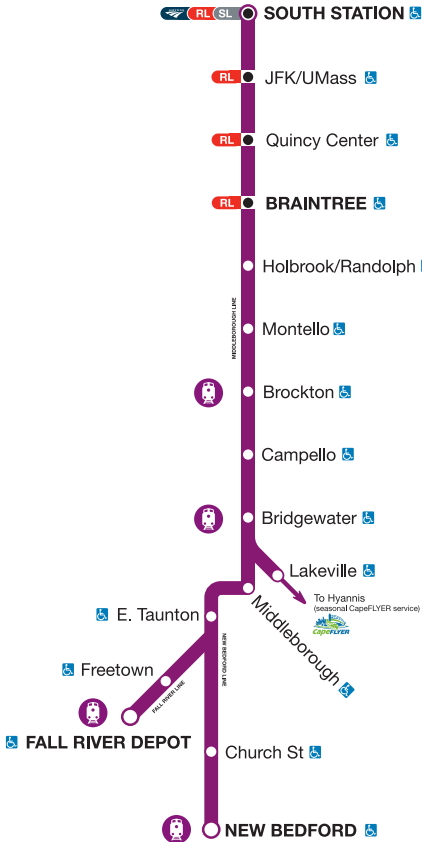

# Mass by Train

## FALL RIVER/NEW BEDFORD LINE

Just take the train for a day out on the Fall River/New Bedford Line

#### Brockton Station

~ 0.47 miles from station

#### Bridgewater Station

~ 0.9 miles from station