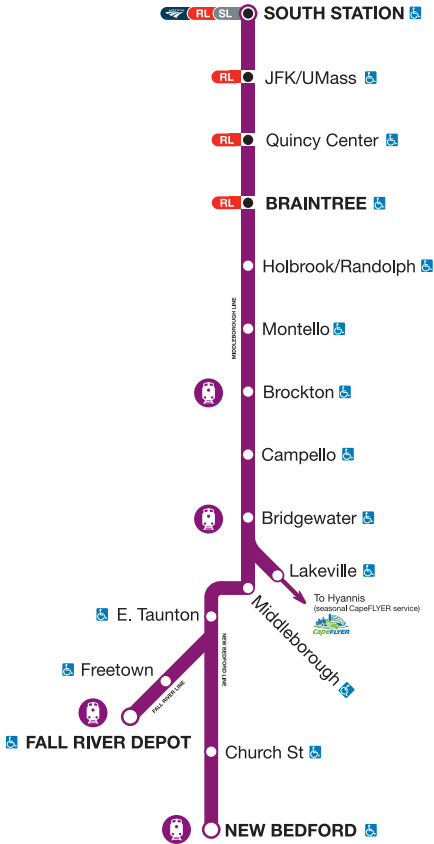

Eksplòre Mass nan Tren

FALL RIVER/NEW BEDFORD LINE

Pran tren an pou pase yon jounen sou liy Fall River/New Bedford lan

Sherlie's Kitchen

263 Court St,
Brockton, MA 02302

Brockton Station

📍 ~ 0.47 mil depi estasyon an

Carver Pond

Carver Dr,
Bridgewater, MA 02324

Bridgewater Station

📍 ~ 0.9 mil depi estasyon an

Children's Museum of Greater Fall River

441 N Main St,
Fall River, MA 02720

Fall River Depot Station

📍 ~ 0.62 mil depi estasyon an

New Bedford Whaling Museum

18 Johnny Cake Hill,
New Bedford, MA 02740

New Bedford Station

📍 ~ 0.61 mil depi estasyon an

Eksplòre tout 12 liy yo epi dekouври plis aktivite pou fè nan:

[MBTA.com/massbytrain](https://www.mbta.com/massbytrain)

@MBTA_CR

\$10 PANDAN WIKENN
FÈ-KONT-VWAYAJ-OU

Haitian Creole / Kreyòl ayisyen

Telechaje app mTicket la
vizite mbta.com/mticket
OSWAOR

Telechaje nan
App Store

ANDROID APP LA NAN
Google play

PI
EKOLOJIK

COMMUTER RAIL