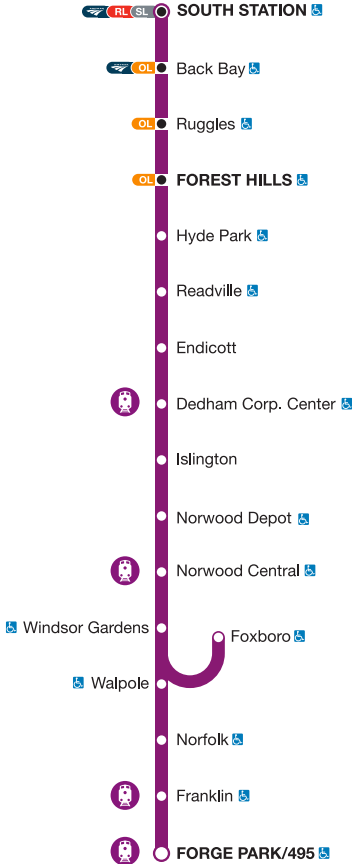

Mass by Train

FRANKLIN/FOXBORO LINE

Just take the train for a day out on the Franklin / Foxboro Line

Legacy Place (Mall)

680 Legacy Pl,
Dedham, MA 02026

Dedham Corporate Center

~ 0.3 miles from station

Daddy's Dairy

95 Central St,
Norwood, MA 02062

Norwood Central Station

~ 0.5 miles from station

Dean College Main Stage Theater

109 W Central St,
Franklin, MA 02038

Franklin Station

~ 0.3 miles from station

Franklin State Forest

80 Forge Hill Rd,
Franklin, MA 02038

Forge Park / 495 Station

~ 2.3 miles from station

Explore all 12 lines and find more things to do at:

MBTA.com/massbytrain

@MBTA_CR

\$10 ALL-YOU-CAN-RIDE WEEKENDS? GET OUT OF TOWN