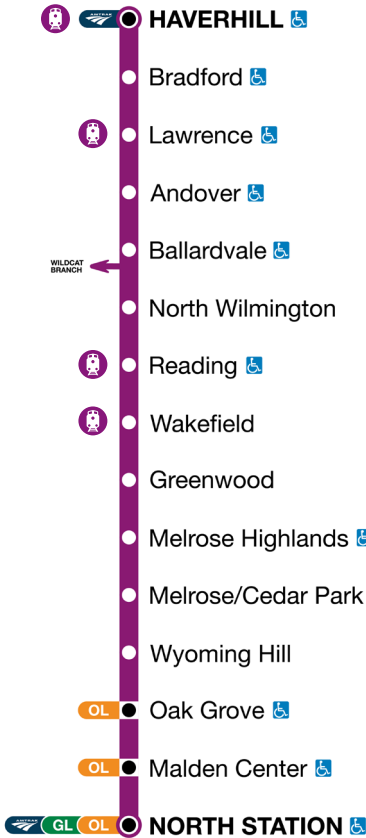

Mass by Train

HAVERHILL LINE

Just take the train for a day out on the Haverhill Line

Welfare Records

58 River St,
Haverhill, MA 01832

📍 **Haverhill Station**
📍 ~ 0.17 miles from station

Acting Out Theater Company

56 Island St,
Lawrence, MA 01840

📍 **Lawrence Station**
📍 ~ 0.33 miles from station

Bunratty Tavern

620 Main St,
Reading, MA 01867

📍 **Reading Station**
📍 ~ 0.33 miles from station

Lake Quannapowitt

468 North Ave,
Wakefield, MA 01880

📍 **Wakefield Station**
📍 ~ 0.4 miles from station

Explore all 12 lines and find more things to do at:

MBTA.com/massbytrain

📧 📷 📺 @MBTA_CR

\$10 ALL YOU CAN RIDE WEEKENDS? GET OUT OF TOWN

Download the mTicket app
visit [MBTA.com/mticket](https://www.mbtta.com/mticket)
OR