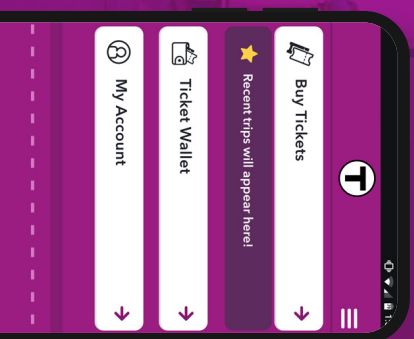

Download the mTicket app
visit [MBTA.com/mticket](https://www.mbtta.com/mticket)
OR

Download on the
App Store

ANDROID APP ON
Google play

Greener

Faster

Smarter

COMMUTER RAIL