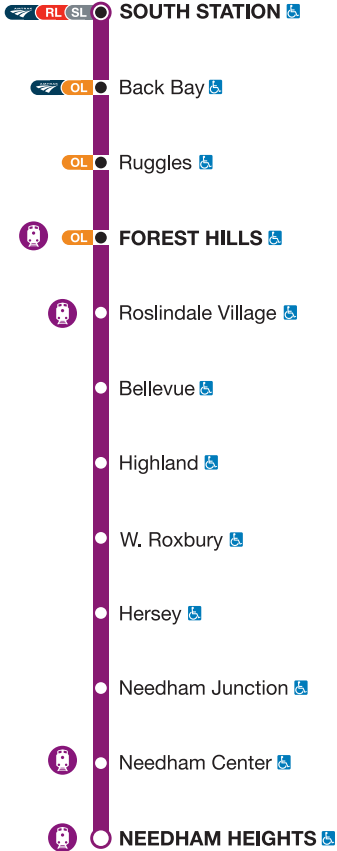

Mass by Train

NEEDHAM LINE

Just take the train for a day out on the Needham Line

Midway Cafe
3496 Washington St,
Jamaica Plain, MA 02130

Forest Hills
~ 0.5 miles from station

Alexander the Great Park
3 Robert St,
Boston, MA 02131

Roslindale Village Station
~ 0.35 miles from station

Closet Exchange Consignment
906 Great Plain Ave,
Needham, MA 02492

Needham Center
~ 0.5 miles from station

Volante Farms
292 Forest St.,
Needham, MA 02492

Needham Heights
~ 0.9 miles from station

Explore all 12 lines and find more things to do at:

MBTA.com/massbytrain

[X](#) [@](#) [f](#) @MBTA_CR

\$10 ALL-YOU-CAN-RIDE WEEKENDS? GET OUT OF TOWN

Download the mTicket app
visit [MBTA.com/mticket](https://www.mbtta.com/mticket)
OR