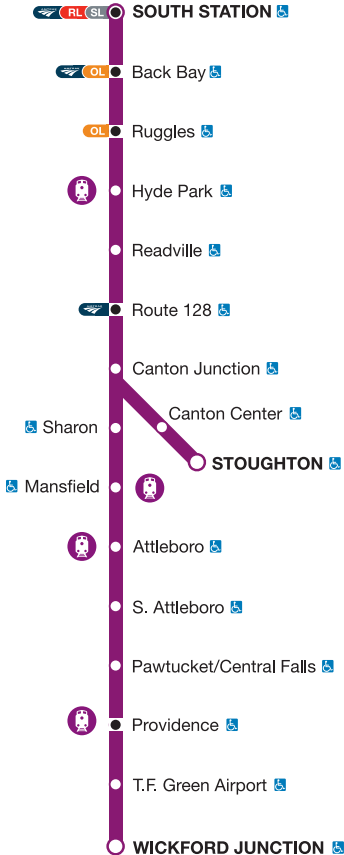

Mass by Train

PROVIDENCE/STOUGHTON LINE

Just take the train for a day out on the Providence / Stoughton Line

Park 54 Restaurant

81 Fairmount Ave,
Hyde Park, MA 02136

Hyde Park Station
~ 0.15 miles from station

Fresh Catch (Seafood)

30 Chauncy St. #4,
Mansfield, MA 02048

Mansfield Station
~ 0.26 miles from station

Attleboro Industrial Museum

42 Union St,
Attleboro, MA 02048

Attleboro Station
~ 0.32 miles from station

Muse Paint Bar

117 N. Main St,
Providence, RI 02903

Providence Station
~ 0.33 miles from station

Explore all 12 lines and find more things to do at:

MBTA.com/massbytrain

@MBTA_CR

\$10 ALL-YOU-CAN-RIDE WEEKENDS? GET OUT OF TOWN